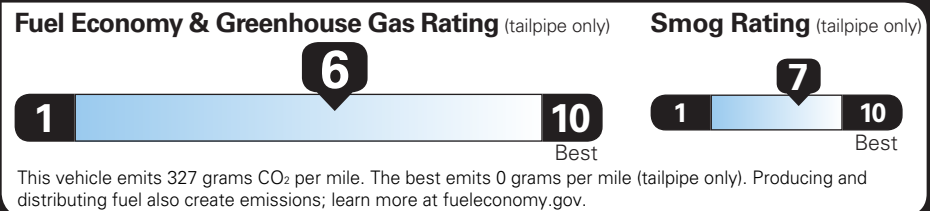

TOTAL OPTIONS	\$785.00
TOTAL VEHICLE & OPTIONS	\$28,185.00
DESTINATION CHARGE	1,395.00

TOTAL VEHICLE PRICE* \$29,580.00

EPA DOT Fuel Economy and Environment

Gasoline Vehicle

Fuel Economy

27 MPG Small SUVs range from 14 to 129 MPG. The best vehicle rates 142 MPGe.

25 city 30 highway

3.7 gallons per 100 miles

You save \$0

in fuel costs over 5 years

compared to the average new vehicle.

Annual fuel cost \$1,300

Actual results will vary for many reasons, including driving conditions and how you drive and maintain your vehicle. The average new vehicle gets 27 MPG and costs \$6,500 to fuel over 5 years. Cost estimates are based on 15,000 miles per year at \$2.35 per gallon. MPGe is miles per gasoline gallon equivalent. Vehicle emissions are a significant cause of climate change and smog.

fuelconomy.gov
Calculate personalized estimates and compare vehicles

GOVERNMENT 5-STAR SAFETY RATINGS

Overall Vehicle Score ★★★★★

Based on the combined ratings of frontal, side and rollover. Should ONLY be compared to other vehicles of similar size and weight.